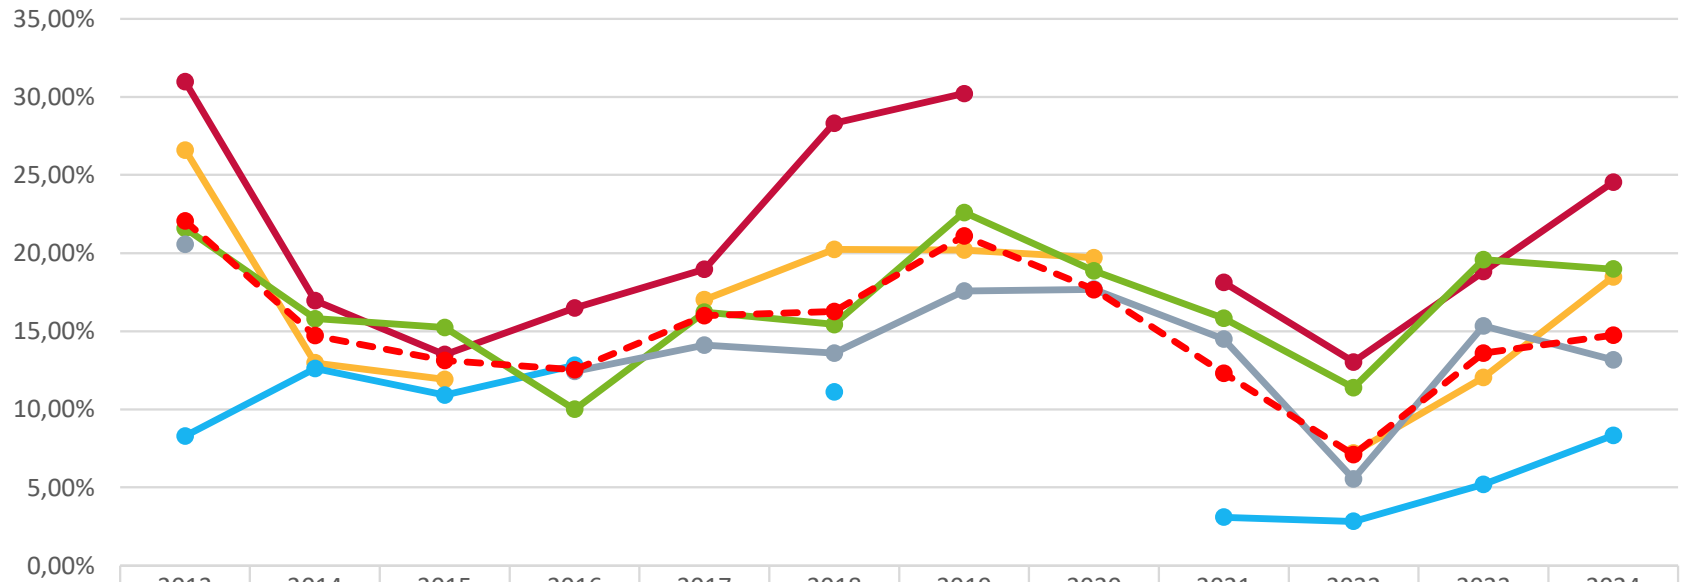

Wahlbeteiligung Wahlen zur Promovierendenvertretung

	2013	2014	2015	2016	2017	2018	2019	2020	2021	2022	2023	2024
● Prom Phil	26,61%	12,97%	11,92%		17,03%	20,24%	20,20%	19,70%		7,22%	12,06%	18,48%
● Prom RW	30,98%	16,95%	13,51%	16,50%	18,97%	28,32%	30,21%		18,14%	13,04%	18,81%	24,53%
● Prom Med	8,30%	12,61%	10,92%	12,83%		11,11%			3,10%	2,83%	5,20%	8,34%
● Prom Nat	21,59%	15,80%	15,23%	10,00%	16,22%	15,44%	22,61%	18,88%	15,82%	11,38%	19,59%	18,98%
● Prom Tech	20,56%			12,45%	14,10%	13,60%	17,58%	17,68%	14,51%	5,55%	15,33%	13,18%
-●- Gesamt	22,06%	14,71%	13,12%	12,54%	16,00%	16,26%	21,11%	17,67%	12,31%	7,10%	13,59%	14,75%